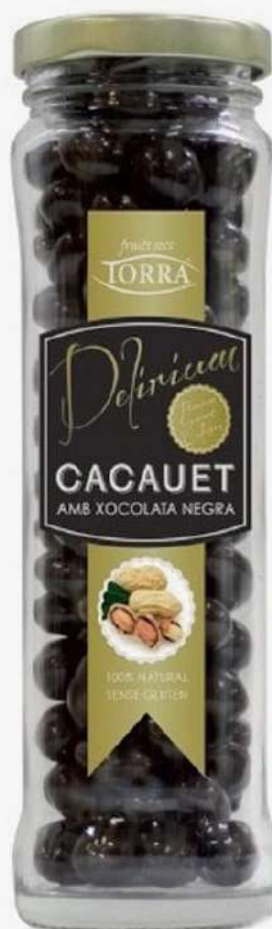

# Almond with White Chocolate

## ALMOND WITH WHITE CHOCOLATE

CODE	983
WEIGHT	140 grs
VARIETY	
SIZE	
EAN-13	8421564009834
CARTON BOX	12un.

*fruits secs*  
**TORRA**<sup>®</sup>

## Delirium

PREMIUM GOURMET COLLECTION

# Peanuts with Dark Chocolate